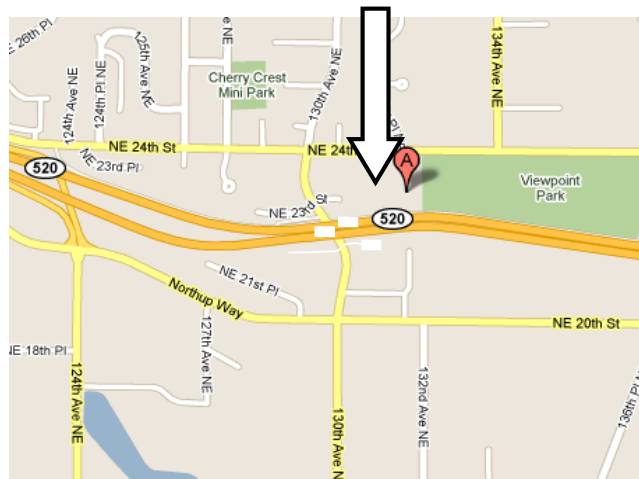

Location in Bellevue

We are located in the **NORTHUP NORTH** office park:
2330 130th Ave NE
Building C, Suite 102
Bellevue, WA 98005

As you enter through the main doors, our office is the first door on the right.

From 520 W (Redmond):

- Take 148th St exit.
- Turn Right onto 148th St.
- Right on 24th St.
- Left of 130th Ave
- Left into Northup North office park.

From 520 E (Seattle):

- Take 124th St exit.
- Turn left onto Northup/NE 20th.
- Left onto 130th.
- Right into Northup North office park.

As you enter Northup North, head straight towards Building C
(you will see map on your right, as well).

See you there! -PSLT